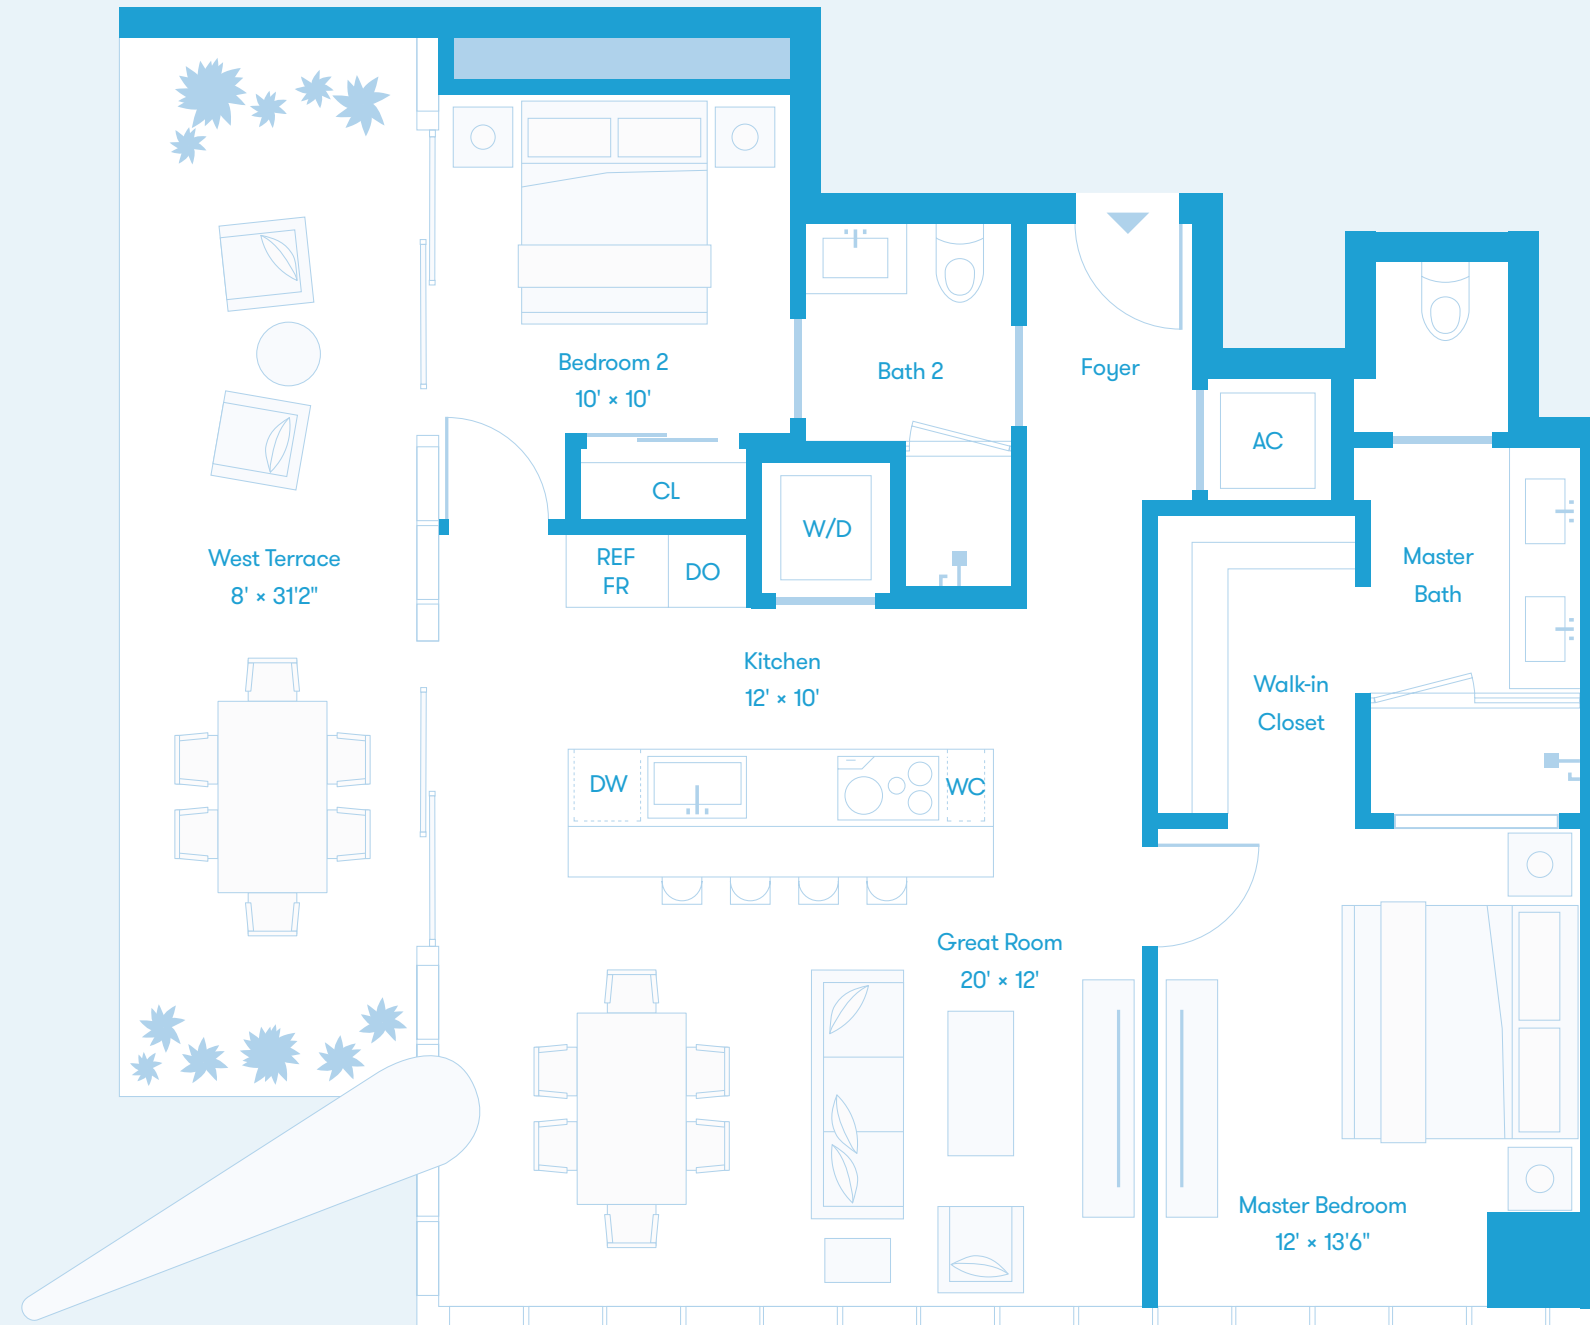

\* Level 8 has an extended balcony totaling 1,312 Sq Ft / 122 Sq M.

Biscayne Bay