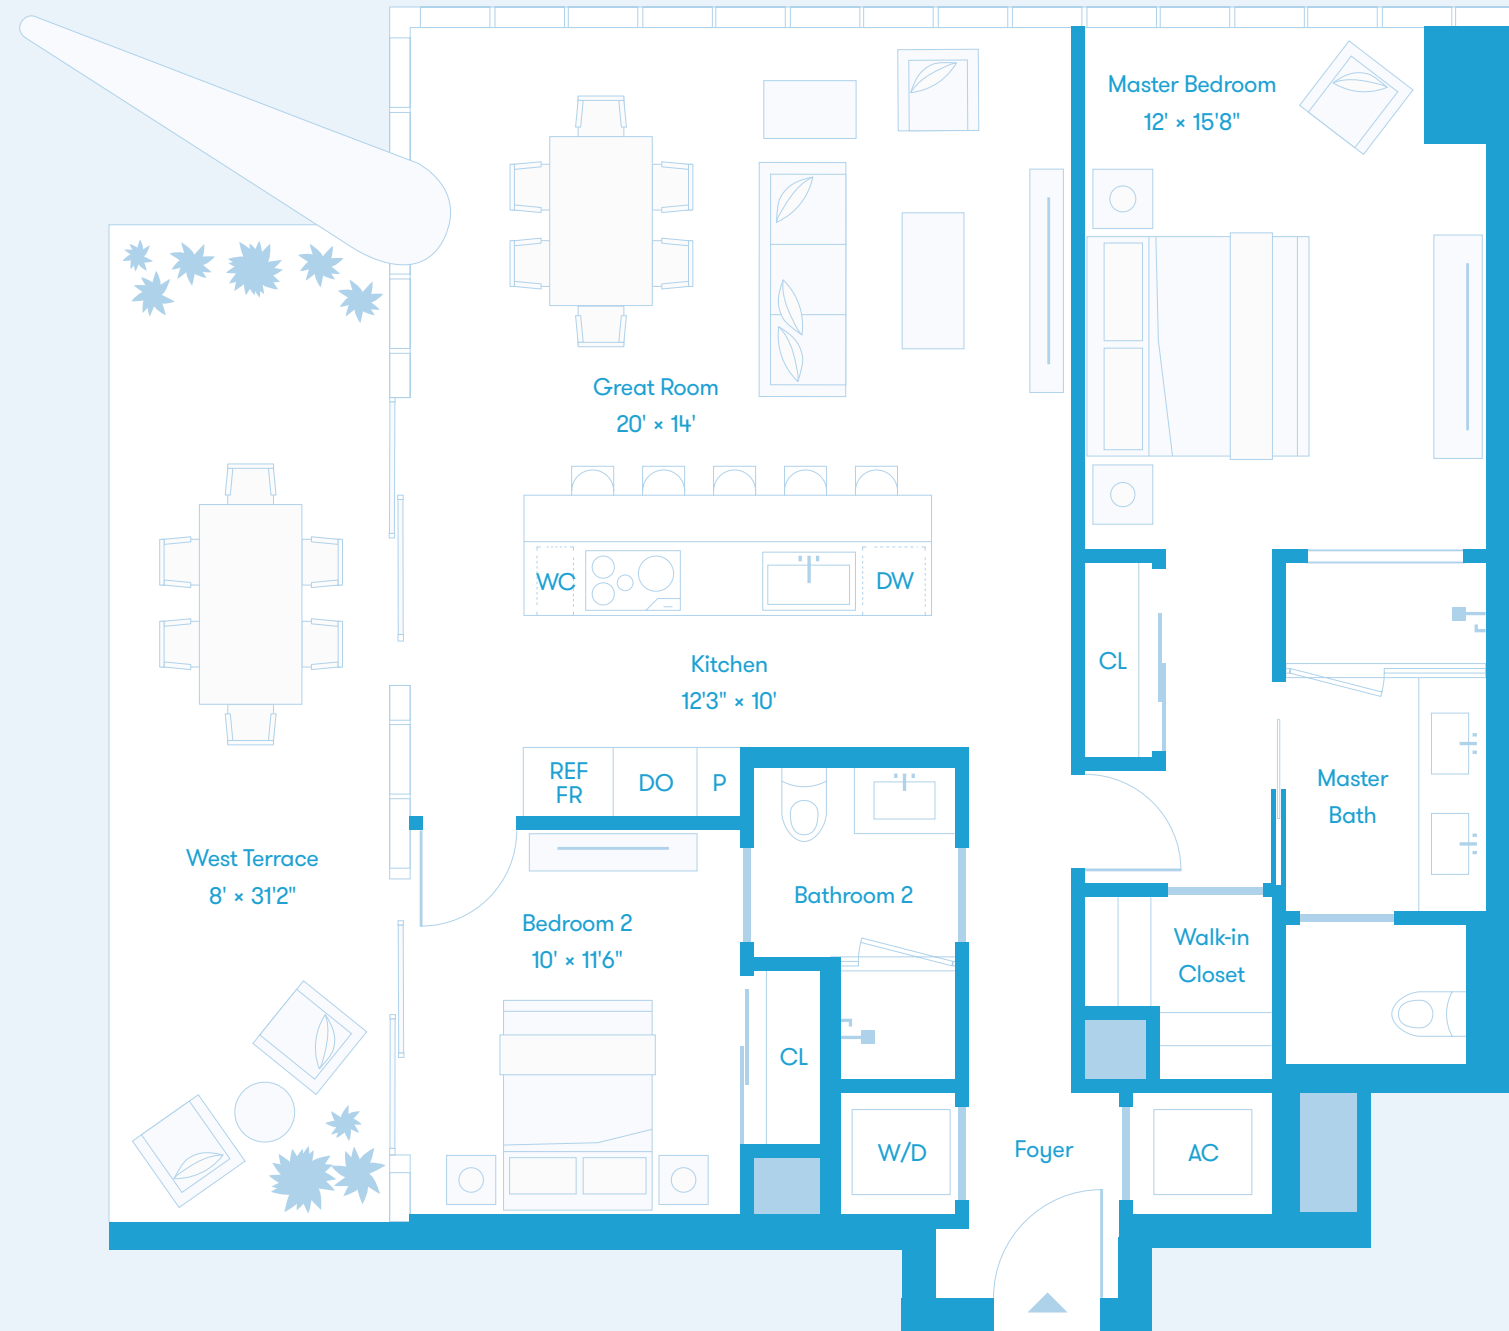

* Level 8 has an extended balcony totaling 1,312 Sq Ft / 122 Sq M.

Biscayne Bay