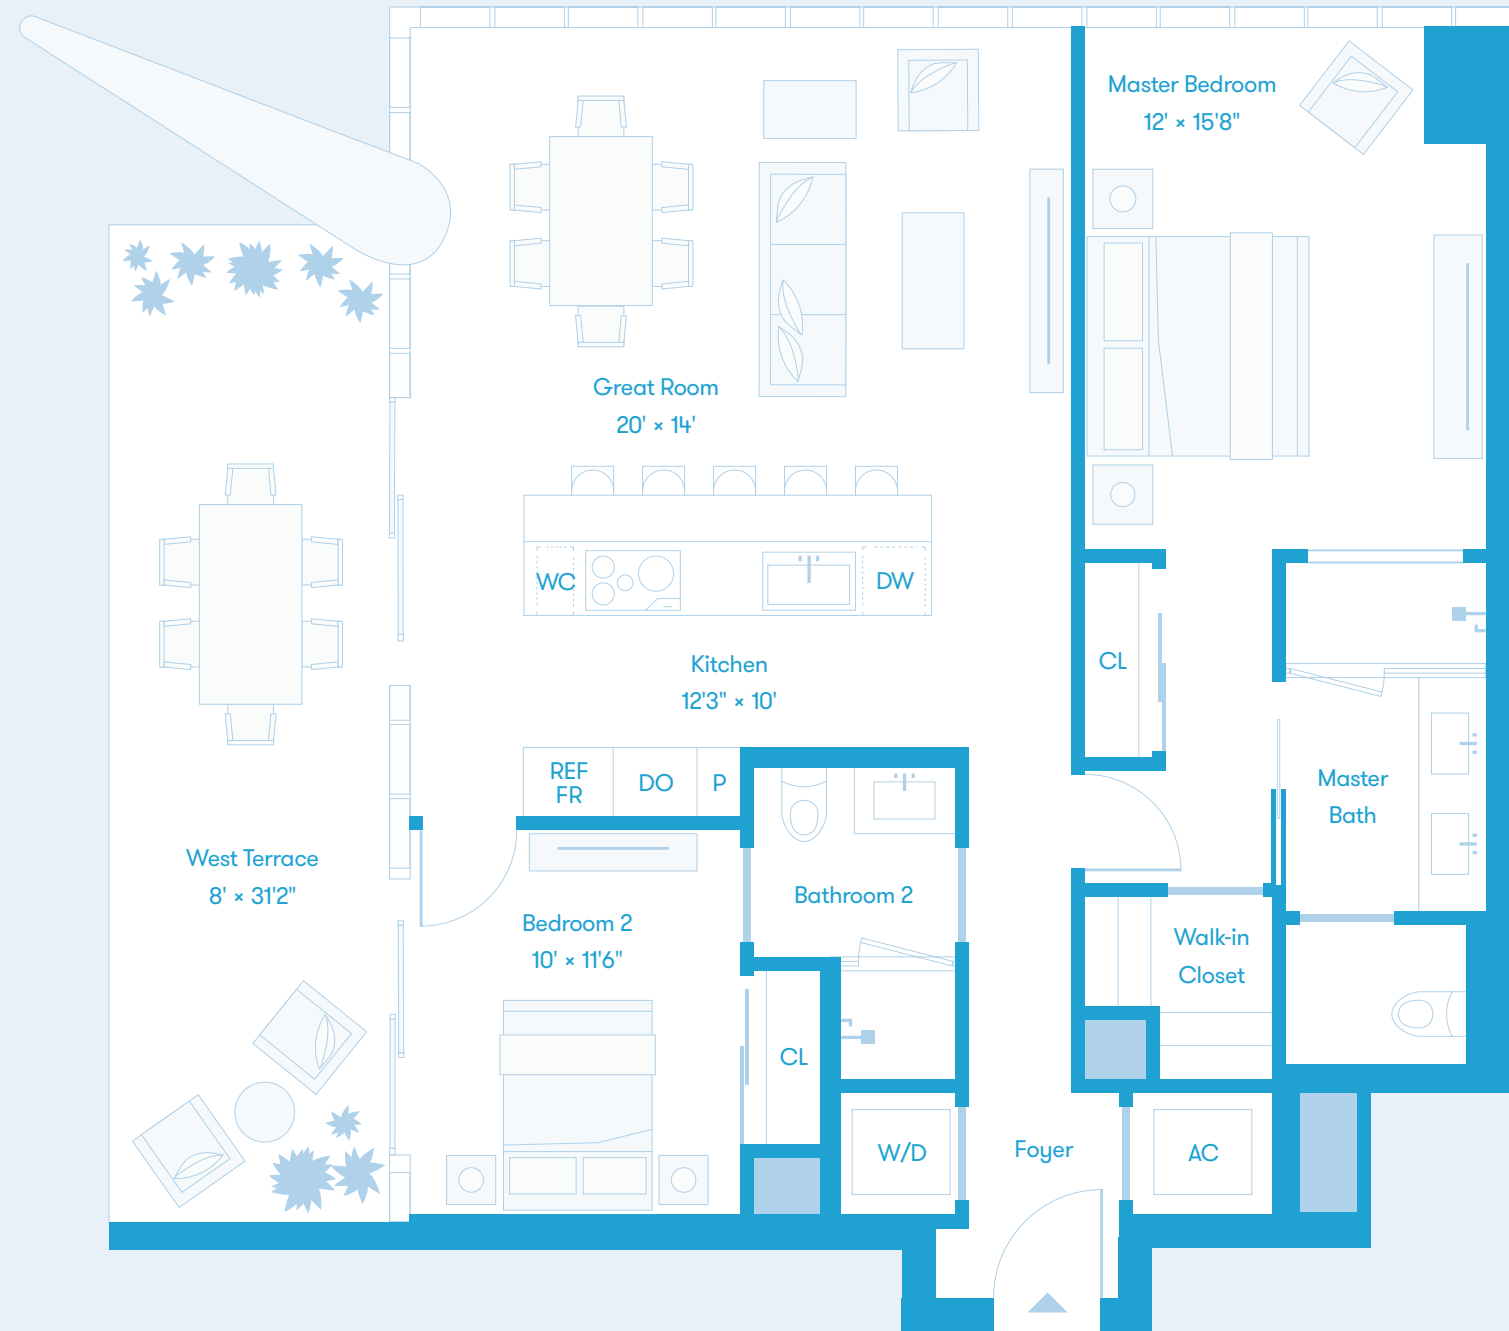

* Level 8 has an extended balcony totaling 1,312 Sq Ft / 122 Sq M.

Biscayne Bay